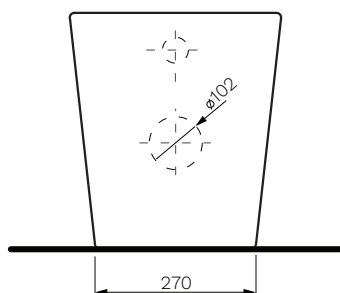

Linfa Wall Faced Pan

Product Code: PN770

The Linfa Wall Faced Pan combines a classically simple design aesthetic with outstanding Rimless performance features and comes standard with the PARISI Easy Clean ceramic glaze. A compact, smooth sided wall faced suite complete with an impressive heavy grade, lift off, soft close toilet seat.

Specifications

- Colour / Finish** — White / Gloss
- Material** — Ceramic
- Rim Type** — PARISI Rimless
- Seat Type** — Soft Close / Slim Heavy Grade / Easy Lift-off / UV Resistant / Antibacterial (PN5765)
- Surface Hygiene** — Easy Clean Antibacterial Protection
- Dimensions** — 365 x 560 x 410mm
- P Trap** — 185mm Height FFL
- S Trap** — 70 - 115mm Using PN0031 Connector (Included)
- Water Inlet** — Back Inlet 350mm Height FFL
- WELS** — 4 STAR 4.5/3L 3.2L Average Flush
- Cistern Options** — Compatible with Concealed Cisterns (PA110, PA111, PA130, PA135, PA136, PA137)
- Button Options** — Compatible with Push Button Panels and Remote Button Sets (PA221 - PA265)
- Pan Fixing** — PW9043 (Included)
- Warranty** — 10 Years
1 Year on Seat