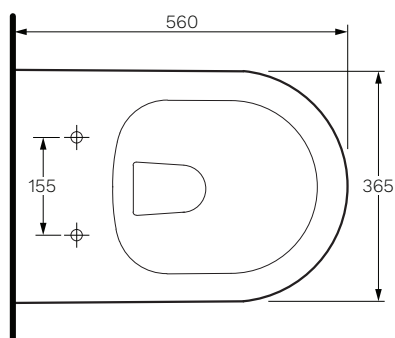

Linfa Wall Faced Pan

Product Code: PN770

The Linfa Wall Faced Pan combines a classically simple design aesthetic with outstanding Rimless performance features and comes standard with the PARISI Easy Clean ceramic glaze. A compact, smooth sided wall faced suite complete with an impressive heavy grade, lift off, soft close toilet seat.

Specifications

- Colour / Finish** — White / Gloss
- Material** — Ceramic
- Rim Type** — PARISI Rimless
- Seat Type** — Soft Close / Slim Heavy Grade / Easy Lift-off / UV Resistant / Antibacterial (PN5765)
- Surface Hygiene** — Easy Clean Antibacterial Protection
- Dimensions** — 365 x 560 x 410mm
- P Trap** — 185mm Height FFL
- S Trap** — 70 - 115mm Using PN0031 Connector (Included)
- Water Inlet** — Back Inlet 350mm Height FFL
- WELS** — 4 STAR 4.5/3L 3.2L Average Flush
- Cistern Options** — Compatible with Concealed Cisterns (PA110, PA111, PA130, PA135, PA136, PA137)
- Button Options** — Compatible with Push Button Panels and Remote Button Sets (PA221 - PA265)
- Pan Fixing** — PW9043 (Included)
- Warranty** — 10 Years
1 Year on Seat