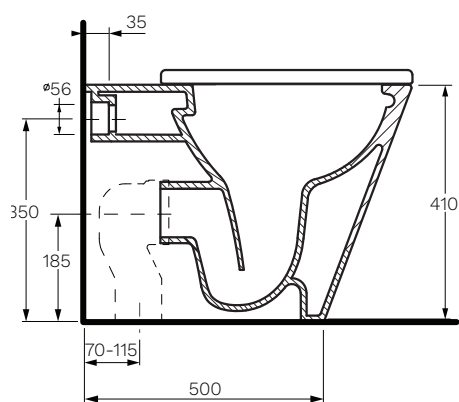

Linfa Wall Faced Pan

Product Code: PN770

The Linfa Wall Faced Pan combines a classically simple design aesthetic with outstanding Rimless performance features and comes standard with the PARISI Easy Clean ceramic glaze. A compact, smooth sided wall faced suite complete with an impressive heavy grade, lift off, soft close toilet seat.

Specifications

- Colour / Finish** — White / Gloss
- Material** — Ceramic
- Rim Type** — PARISI Rimless
- Seat Type** — Soft Close / Slim Heavy Grade / Easy Lift-off / UV Resistant / Antibacterial (PN5765)
- Surface Hygiene** — Easy Clean Antibacterial Protection
- Dimensions** — 365 x 560 x 410mm
- P Trap** — 185mm Height FFL
- S Trap** — 70 - 115mm Using PN0031 Connector (Included)
- Water Inlet** — Back Inlet 350mm Height FFL
- WELS** — 4 STAR 4.5/3L 3.2L Average Flush
- Cistern Options** — Compatible with Concealed Cisterns (PA110, PA111, PA130, PA135, PA136, PA137)
- Button Options** — Compatible with Push Button Panels and Remote Button Sets (PA221 - PA265)
- Pan Fixing** — PW9043 (Included)
- Warranty** — 10 Years
1 Year on Seat